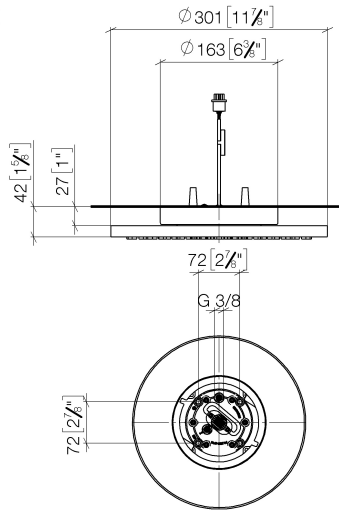

## Rain shower for surface-mounted ceiling installation with light 300 mm - Chrome

TARA

28 032 970

Fits: TARA, LISSÉ, VAIA, META

- rain shower Ø 300 mm
- PURE RAIN, max. flow rate 12 l/min (at 3 bar)
- PURIFY RAIN, max. flow rate 6 l/min (at 3 bar)
- Distance to ceiling from bottom edge of shower 40 mm
- with anti-scale system
- central LED Spot 3000 K
- Provided by customer: Light switch
- For simultaneous control of the jet types, we recommend the xTool thermostat module
- Not suitable for use in a steam room.

#### Concealed ceiling installation box for surface-mounted ceiling installation with light - 35 042 970 90

- min. recess depth 90 mm
- max. recess depth 115 mm
- 2x female thread 1/2" connections
- Input 100-240V AC 50-60Hz
- concealed rough parts
- Output 350 mA SELV / Class II
- Provided by customer: Light switch

28 032 970  
mm [inches]

Flow rate chart

Certificates

LGA\_38400.

28 032 970

Spare parts list

No.	Item Number	Name	Quantity used	Delivery time
1	90 17 20 263 00 90	fixing set	1	2
2	90 24 03 309 01 90	connection	1	2
3	90 24 03 309 00 90	connection	1	2
4	90 10 01 225 00 90	electronic accessories	1	2