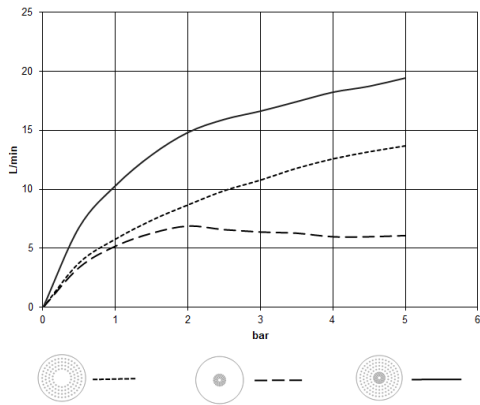

## Rain shower for surface-mounted ceiling installation with light 300 mm - Chrome

TARA

28 032 970

Fits: TARA, LISSÉ, VAIA, META

- rain shower Ø 300 mm
- PURE RAIN, max. flow rate 12 l/min (at 3 bar)
- PURIFY RAIN, max. flow rate 6 l/min (at 3 bar)
- Distance to ceiling from bottom edge of shower 40 mm
- with anti-scale system
- central LED Spot 3000 K
- Provided by customer: Light switch
- For simultaneous control of the jet types, we recommend the xTool thermostat module
- Not suitable for use in a steam room.

28 032 970  
mm [inches]

Flow rate chart

Certificates

LGA\_38400.

28 032 970

Spare parts list

No.	Item Number	Name	Quantity used	Delivery time
1	90 17 20 263 00 90	fixing set	1	2
2	90 24 03 309 01 90	connection	1	2
3	90 24 03 309 00 90	connection	1	2
4	90 10 01 225 00 90	electronic accessories	1	2